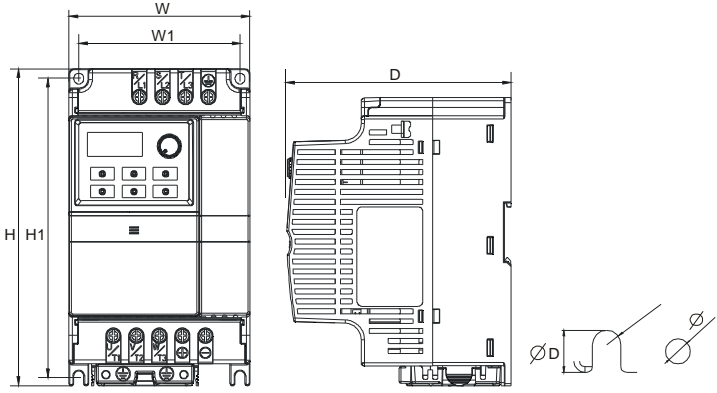

Ölçüler: mm [inch]

Çerçeve	W	W1	H	H1	D	Ø	ØD
A	72.0[2.83]	59.0[2.32]	174.0[6.86]	151.6[5.97]	136.0[5.36]	5.4[0.21]	2.7[0.11]
B	100.0[3.94]	89.0[3.50]	174.0[6.86]	162.9[6.42]	136.0[5.36]	5.4[0.21]	2.7[0.11]

NOTE

Çerçeve A: VFD002EL11A/21A/23A, VFD004EL11A/21A/23A/43A, VFD007EL21A/23A/43A, VFD015EL23A/43A

Çerçeve B: VFD007EL11A, VFD015EL21A, VFD022EL21A/23A/43A, VFD037EL23A/43A